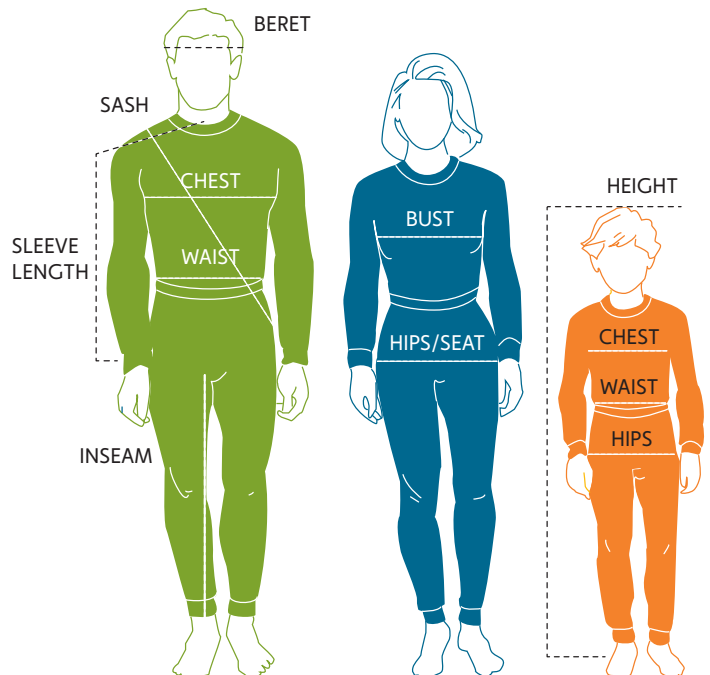

WAIST Measure at the natural waist, keeping one finger between the tape and your body.

BERET

HEAD Place tape measure one inch above ear and measure around your head.

SASH

Place tape measure at right shoulder and measure across the chest to your left hip.

Before ordering uniforms, you'll need the following information about your Adventurers:

GIRLS' UNIFORM

Chest: _____ inches

Waist: _____ inches

BOYS' UNIFORM

Chest: _____ inches

Waist: _____ inches

Inseam: _____ inches

BERET

Head: _____ inches

SASH

_____ inches

A  **White Blouse**

SHORT SLEEVE

Product #	Size	Price
#003893	4/6	\$31.95
#003894	8/10	\$31.95
#003895	12	\$31.95
#003896	14	\$31.95
#003897	16	\$31.95
#003898	18	\$31.95
#003899	20	\$35.95
#003900	22	\$35.95
#003901	24	\$35.95